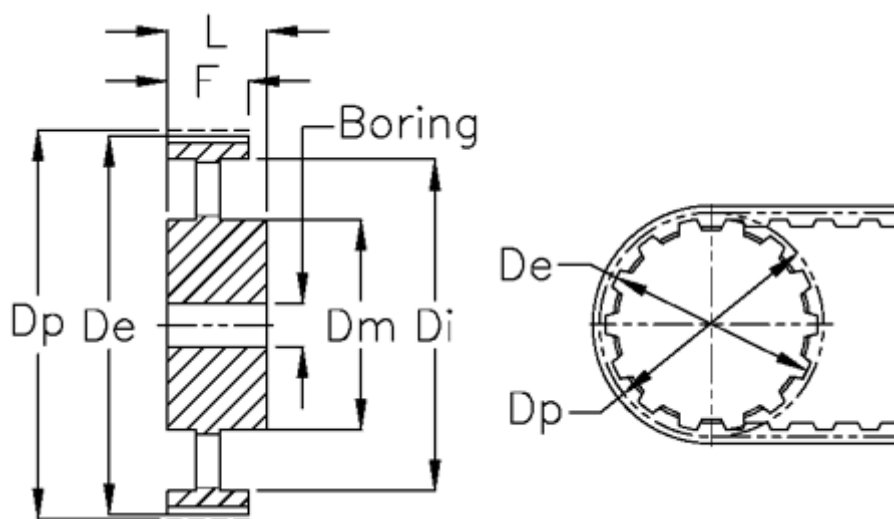

Data Sheet

Article number: 604146060037

Description: Timing belt pulley with hub
60 XL 037

Measures

De	= 96.51	Pre-drilled	= 8
Di	= 80	Tooth number	= 60
Dm	= 38	Weight	= 0.18
Dp	= 97.02	Width	= XL 037
F	= 14.3		
L	= 25.4		
Max bore	= 23		
Pitch	= 1/5"		